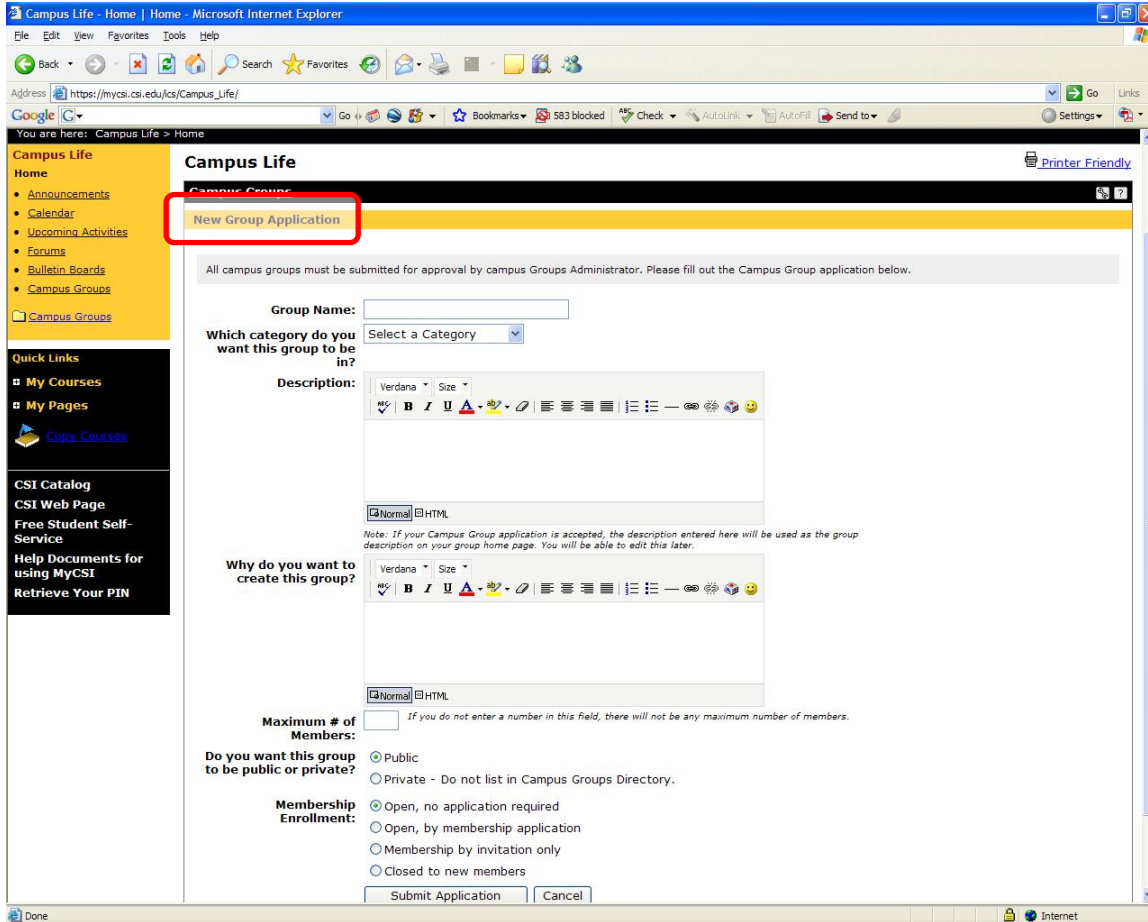

- **Campus Life**

The screenshot shows the MyCSI Campus Life website. The navigation bar includes 'Home', 'Welcome', 'Future Students', 'Registration', 'Money Matters', 'Employee Info', 'Campus Life', and 'My Pages'. The 'Campus Life' section is highlighted with a red box. Below it, there are three main content areas: 'Announcements' (with a red box around the title and a link to 'Grant Opportunities for Student Organizations'), 'Upcoming Activities' (with a red box around the title and a message 'There is no content in this portlet.'), and 'Bulletin Boards' (with a red box around the title and a table of messages). A 'Campus Groups' section is also visible with a red box around the 'My Groups' link. A sidebar on the left contains 'Campus Life Home' with links to 'Announcements', 'Calendar', 'Upcoming Activities', 'Forums', 'Bulletin Boards', and 'Campus Groups'. Below the sidebar is a 'Calendar' for the Academic Year 2007.

- **Announcements**
- **Campus Activities**
- **Campus Groups** – you can Browse existing campus groups and if your role allows you to, you can create/propose new groups. For each new group, you'll need to provide a group name, category, description, purpose, maximum number of members, whether it should be public (listed in campus Groups directory) or private and whether enrollment into the group will be open with no application required, open by membership application, membership by invitation only, or closed to new members. Proposals for new groups are submitted to the campus Groups administrator.