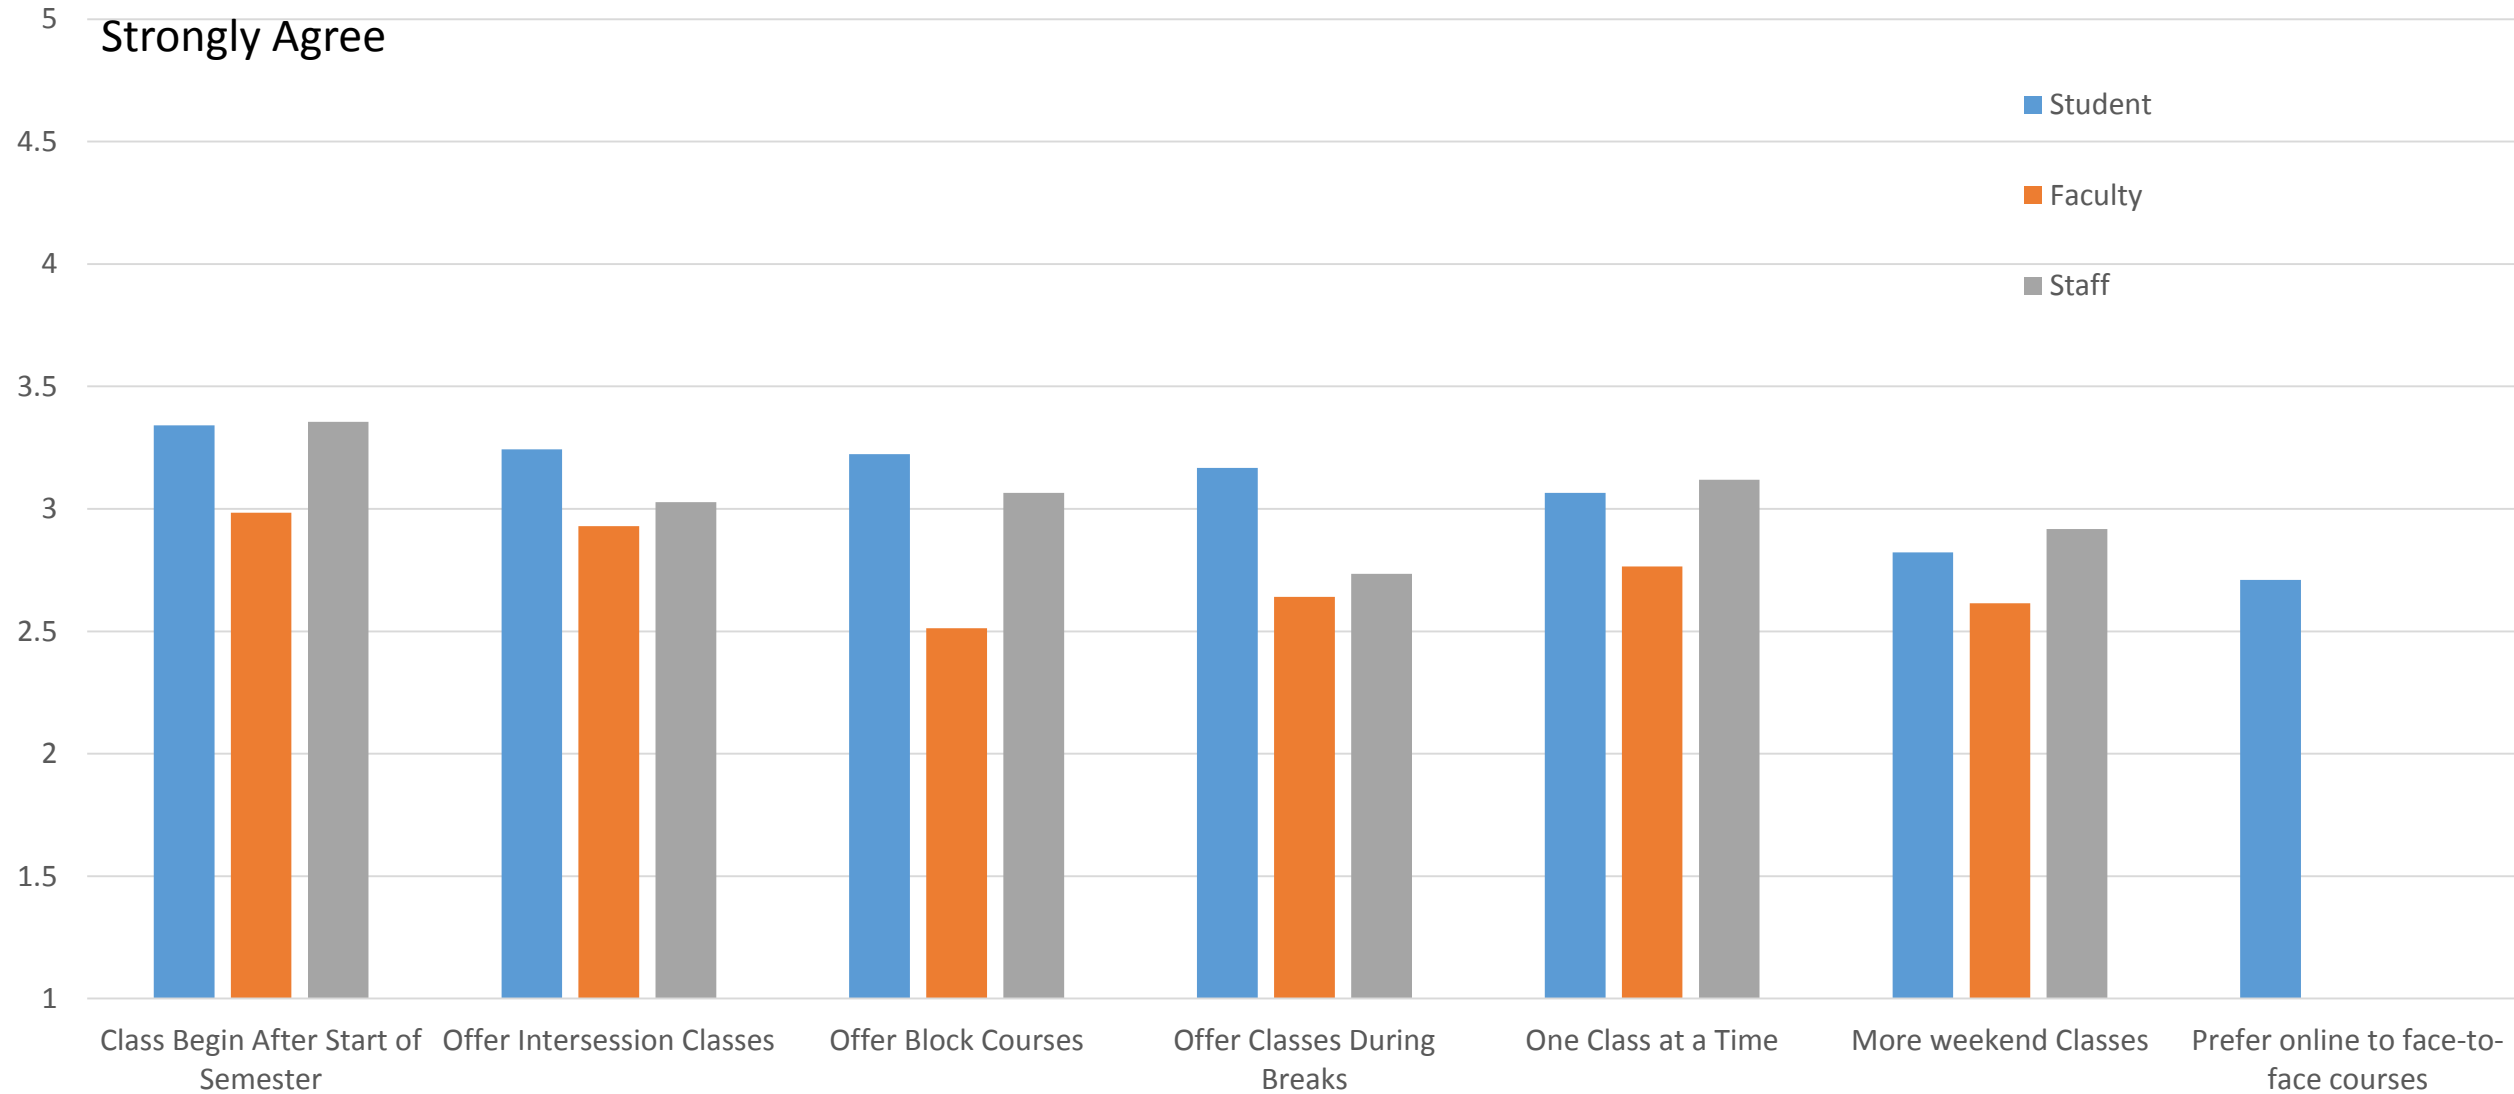

Course Offerings