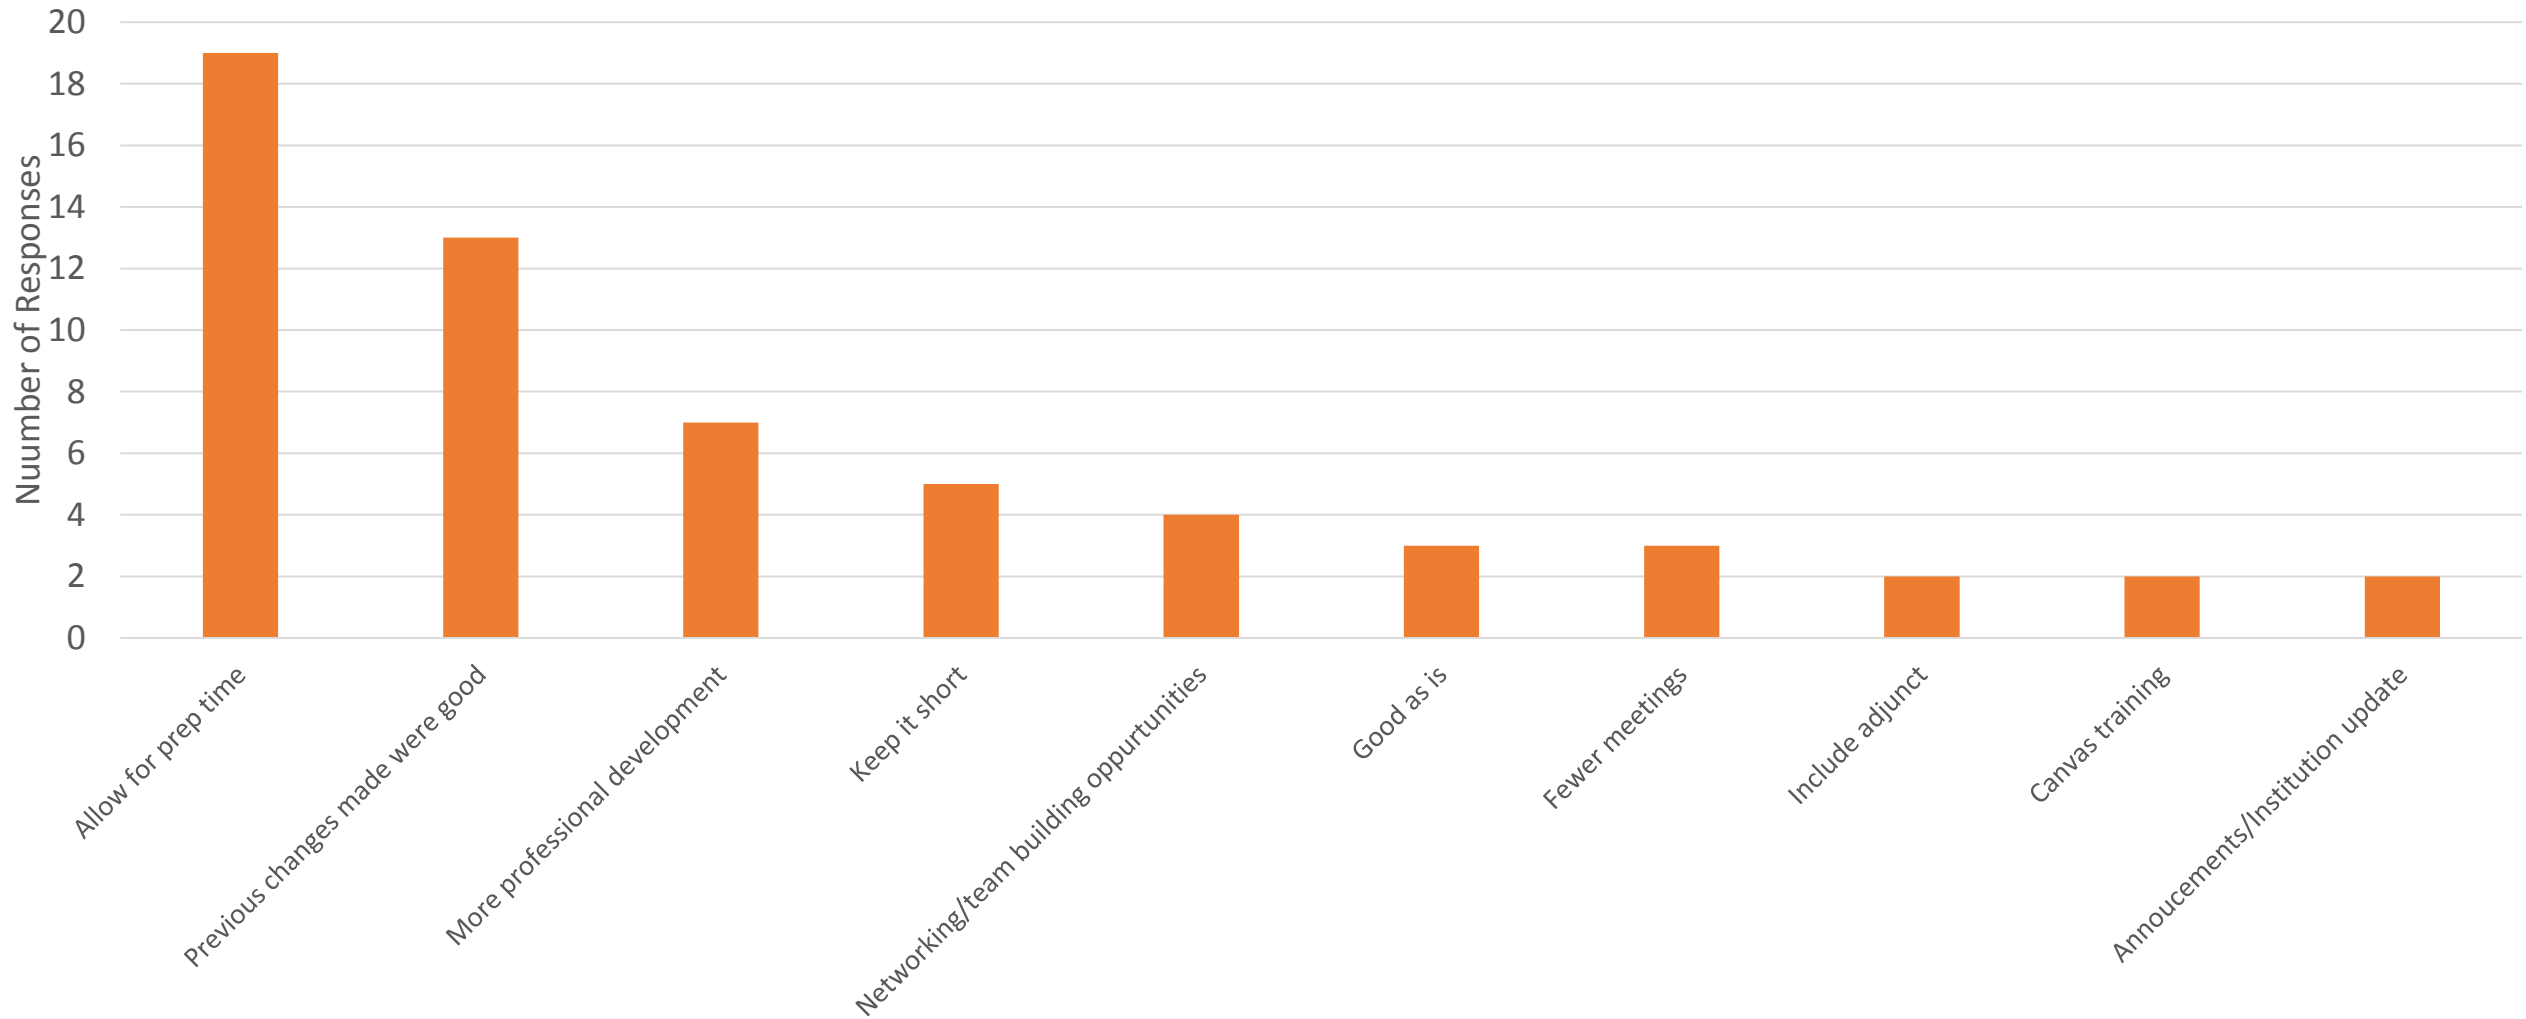

General In-service Comments– Faculty Only