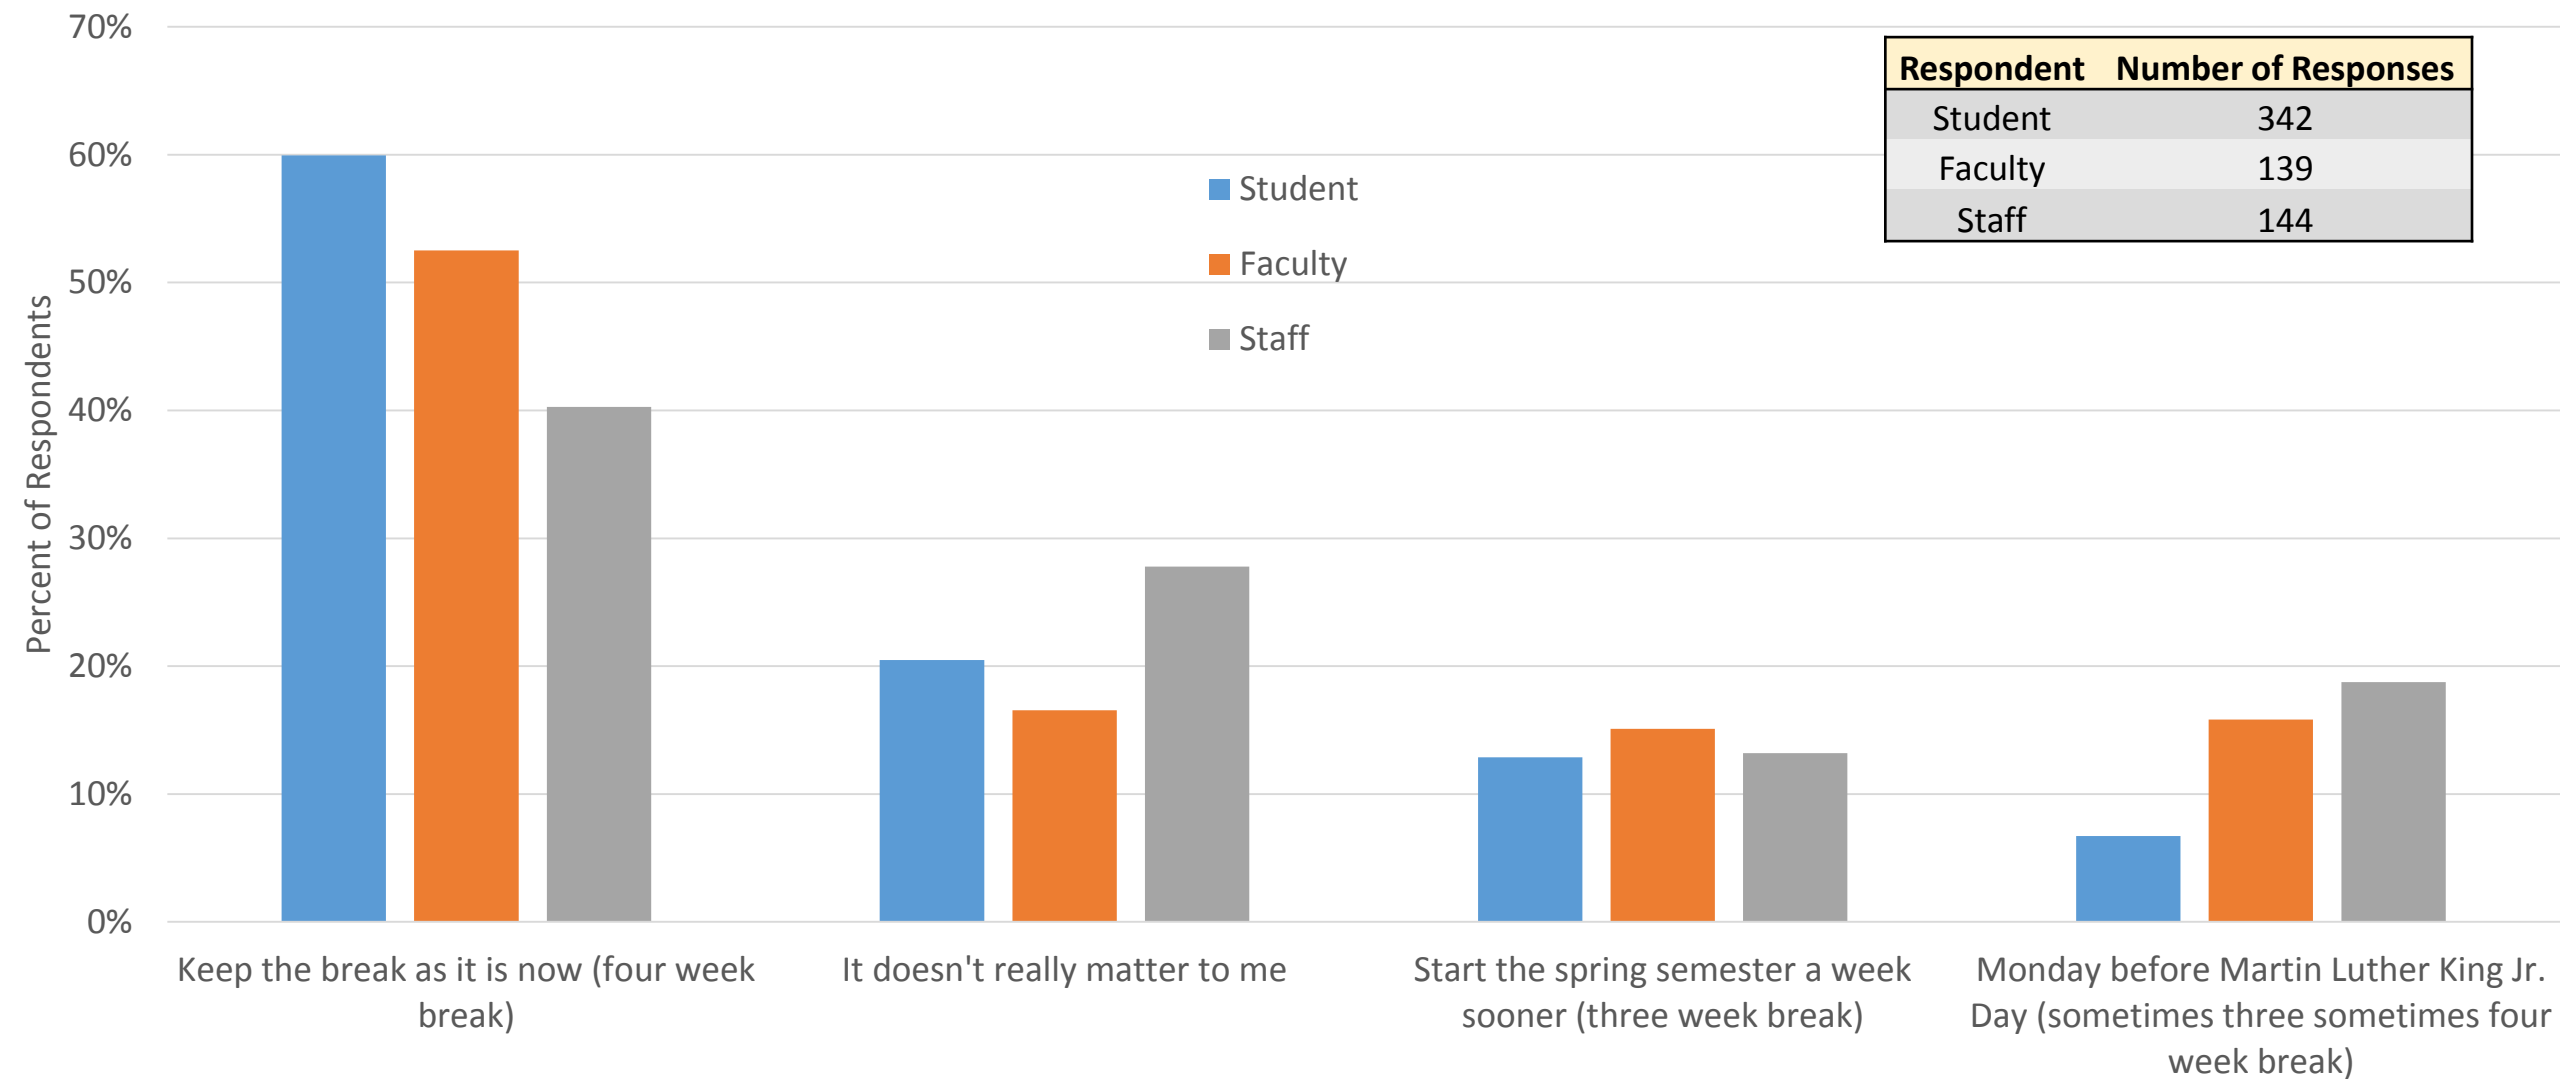

Winter Break Duration - Survey

Winter Break – NWCCU Community Colleges

Start Date	Count
1/9/2017	19
1/3/2017	6
1/17/2017	3
1/18/2017	3
1/11/2017	1
1/8/2017	1
1/2/2017	1