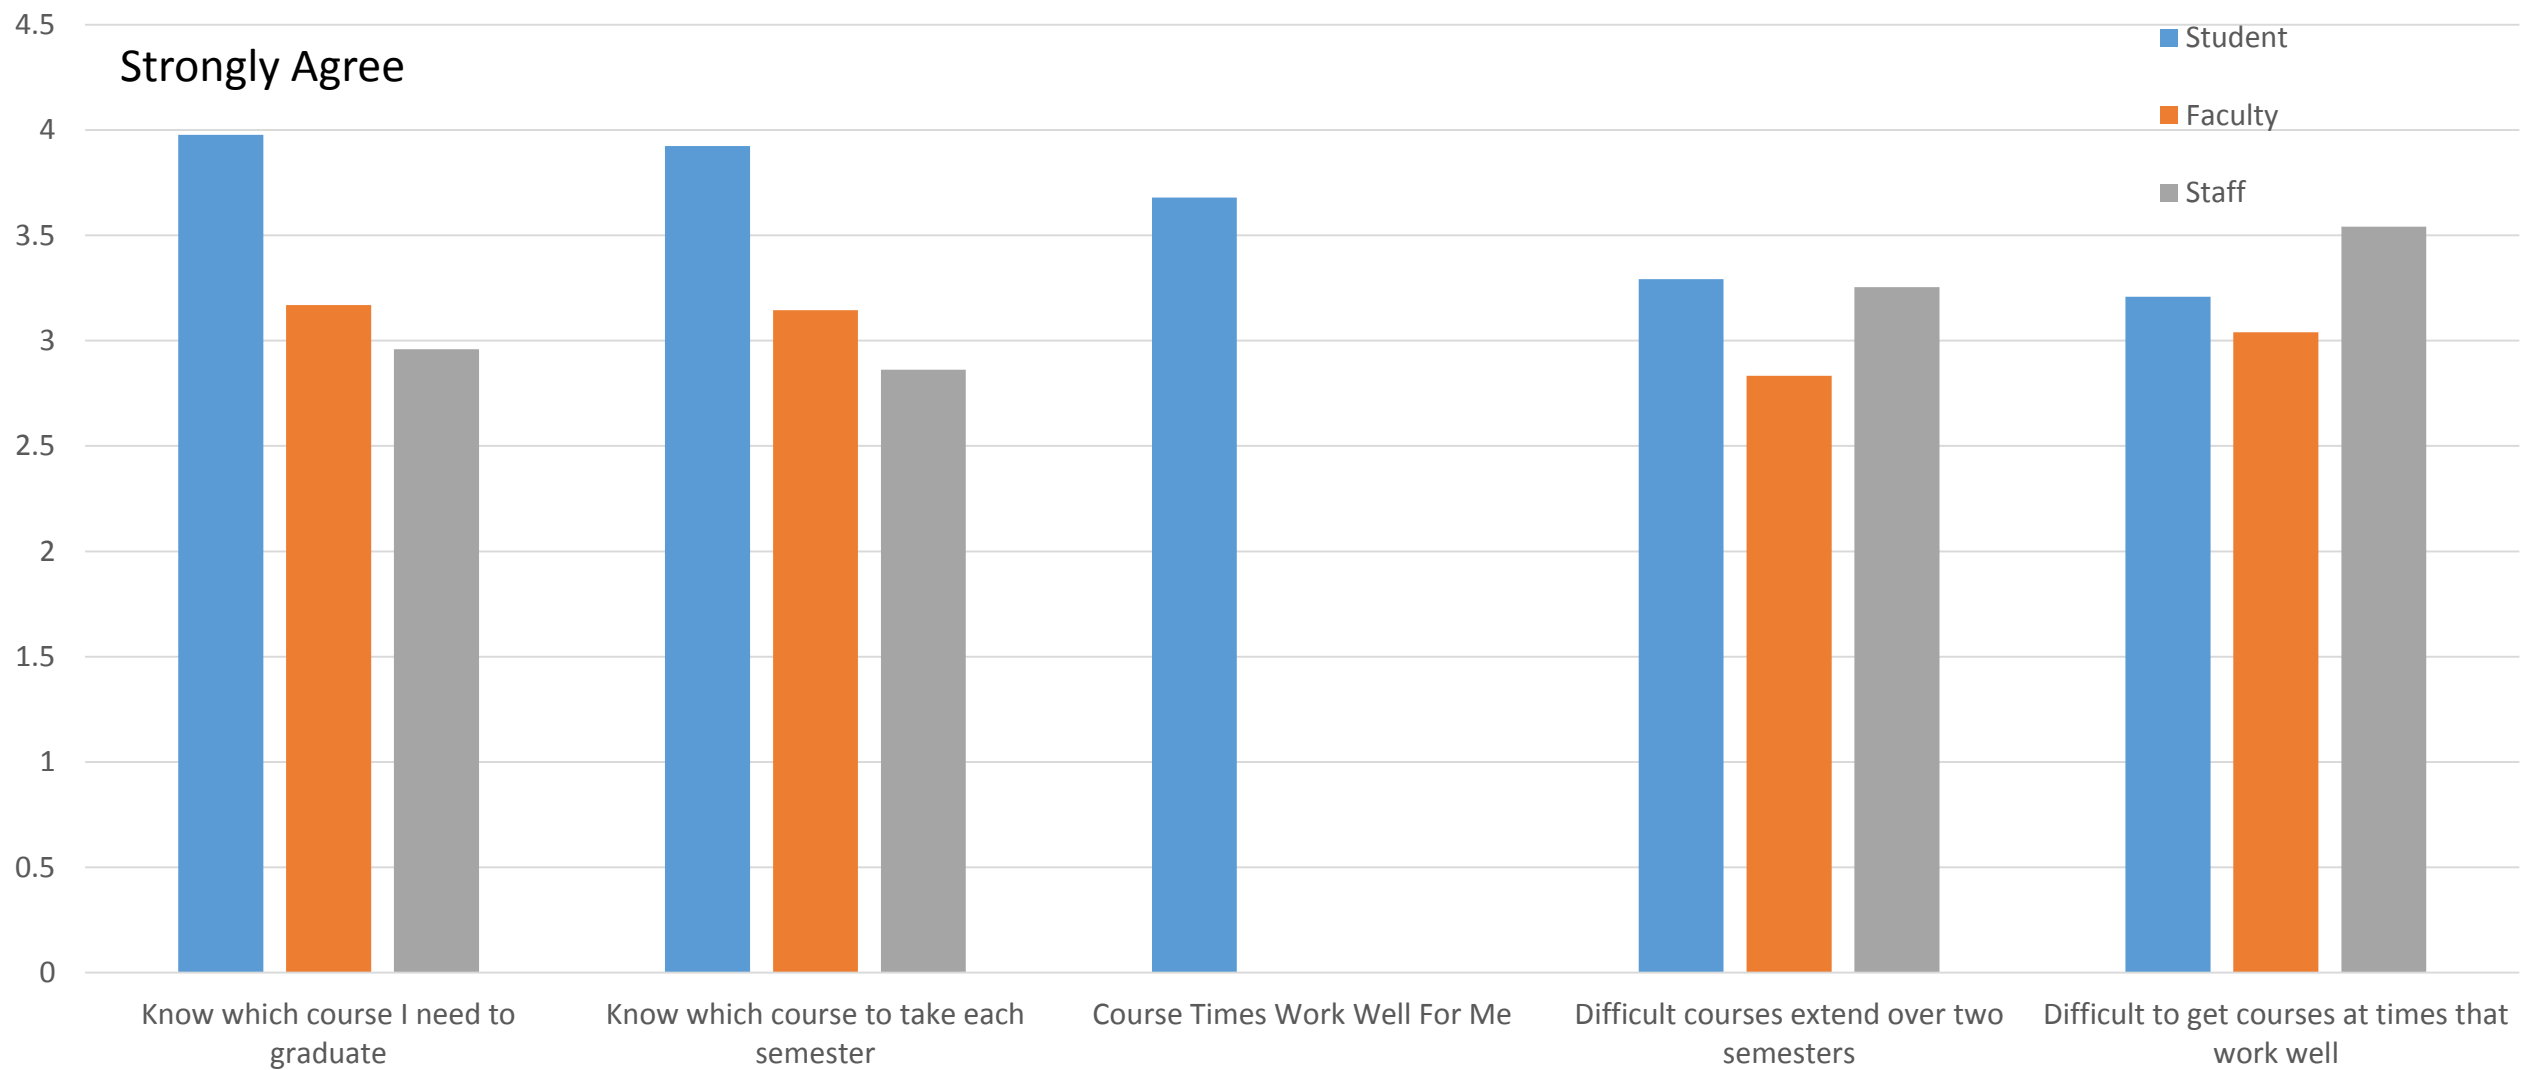

Course Offerings

Students & Courses

Additional questions

Tuesdays at 1PM – Faculty Only

• Top Other Comments

- Teach/work during current time (7)
- Its good, issue with departments/individuals (6)
- Schedule in afternoon (3)
- Other meeting conflicts (3)
- Keep the time (3)
- Need additional meeting and/or time (2)