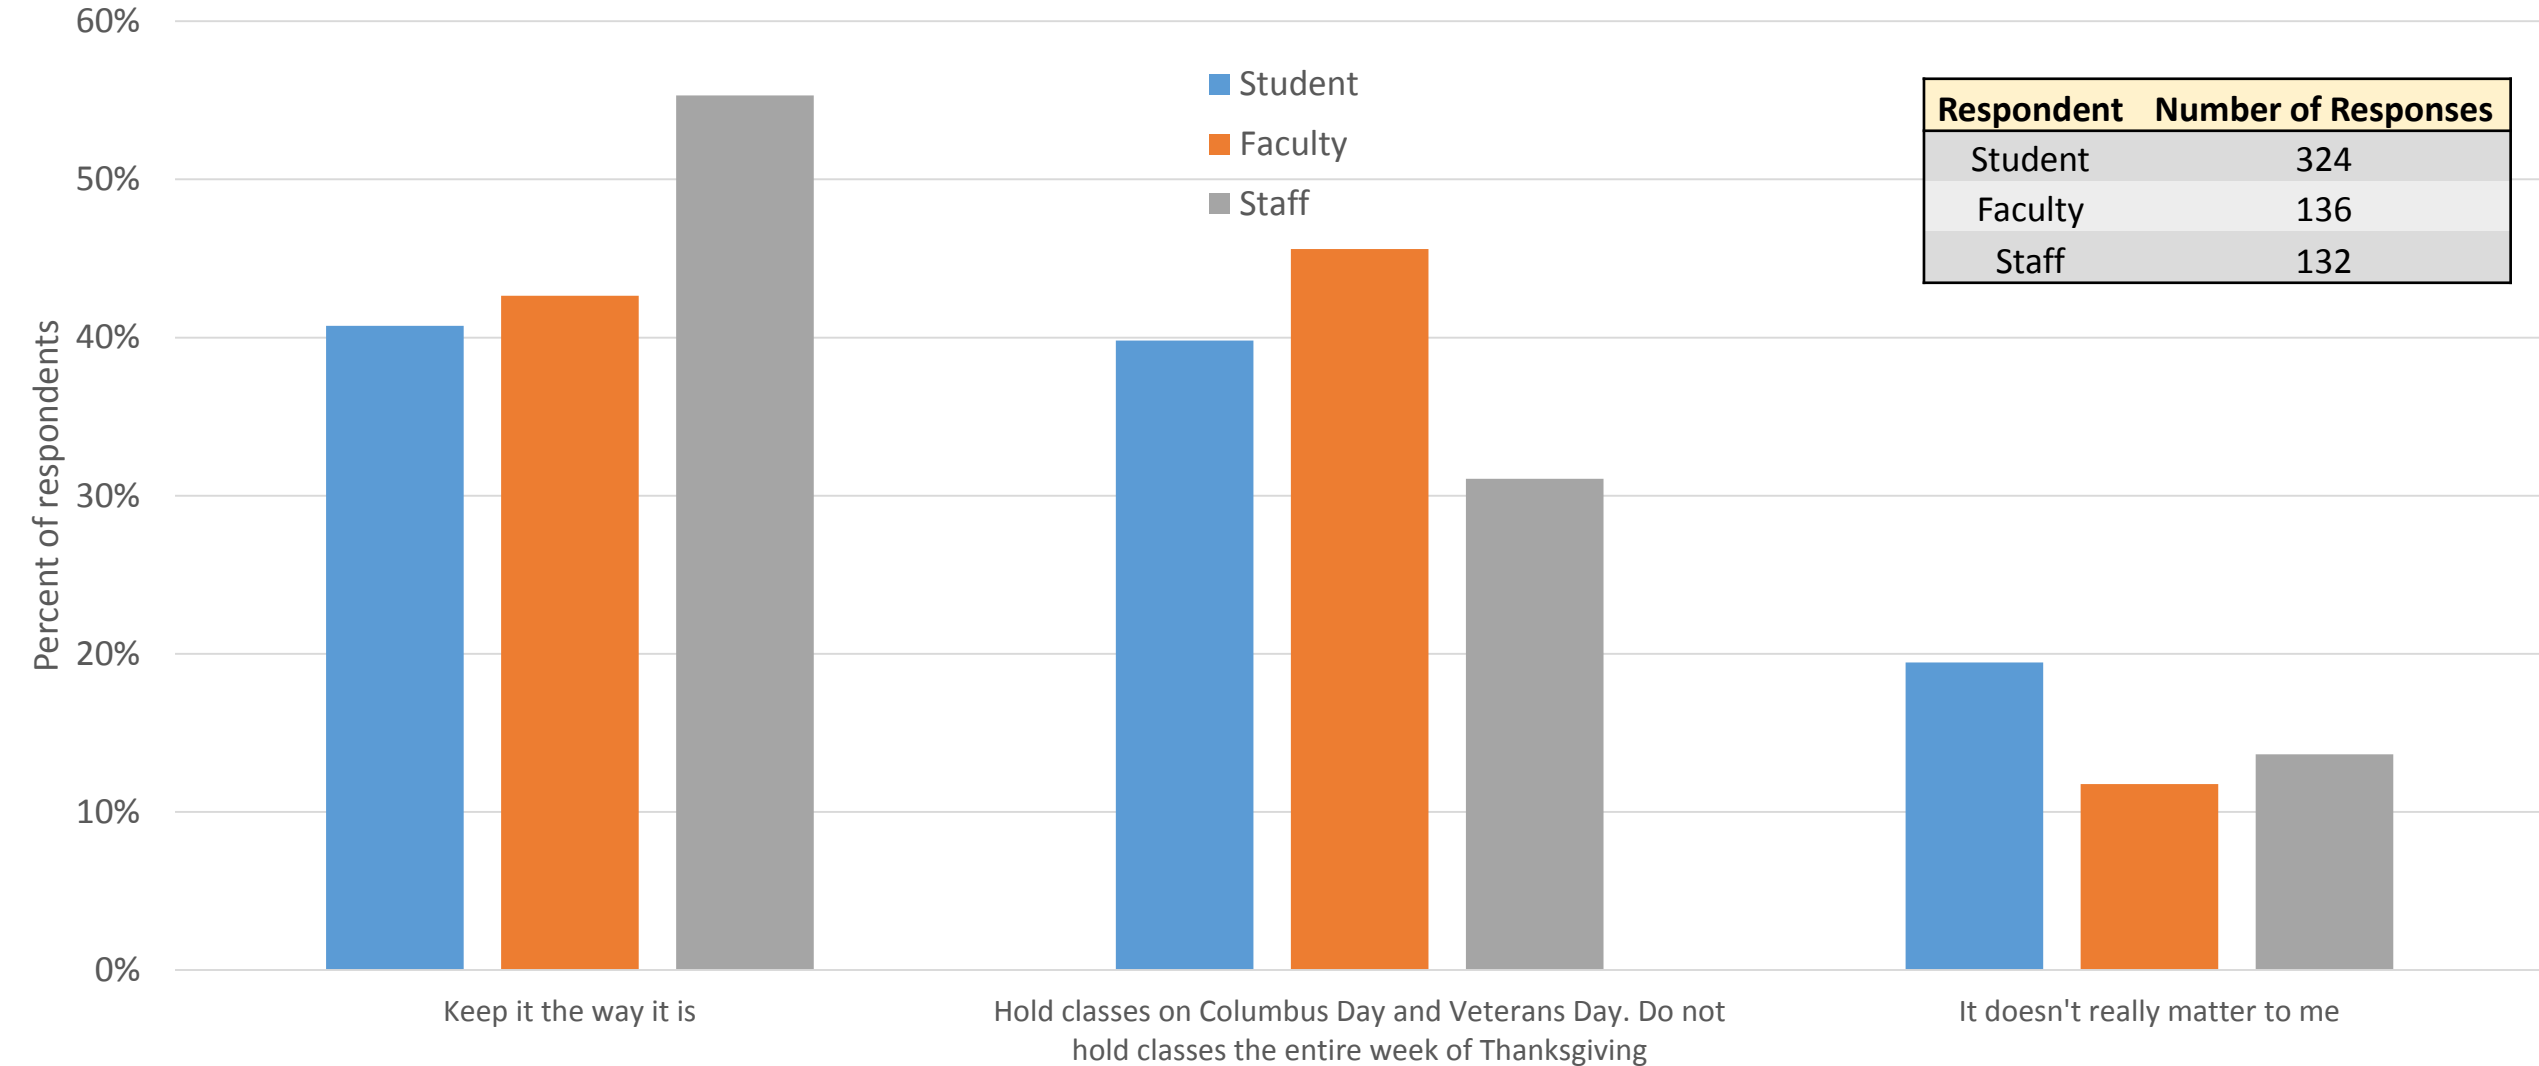

Columbus/Veterans Day & Thanksgiving Week

NWCCU Community Colleges & Holidays

Status	Columbus Day	Veterans Day
Open	30	3
Closed	2	28

- **Columbus Day**
  - CSI & Central Oregon Community College “Closed”
    - Central Oregon just has class cancelled
      - Campus open for “Assessment Day”
- **Veterans Day**
  - CWI, NIC and Salt Lake Community college open

Thanksgiving Break	Count
Thur - Fri	22
Wed - Fri	9
Mon - Fri	1

- Some of the Thur-Fri schools closed early on Wednesday
- Mon – Fri: CWI