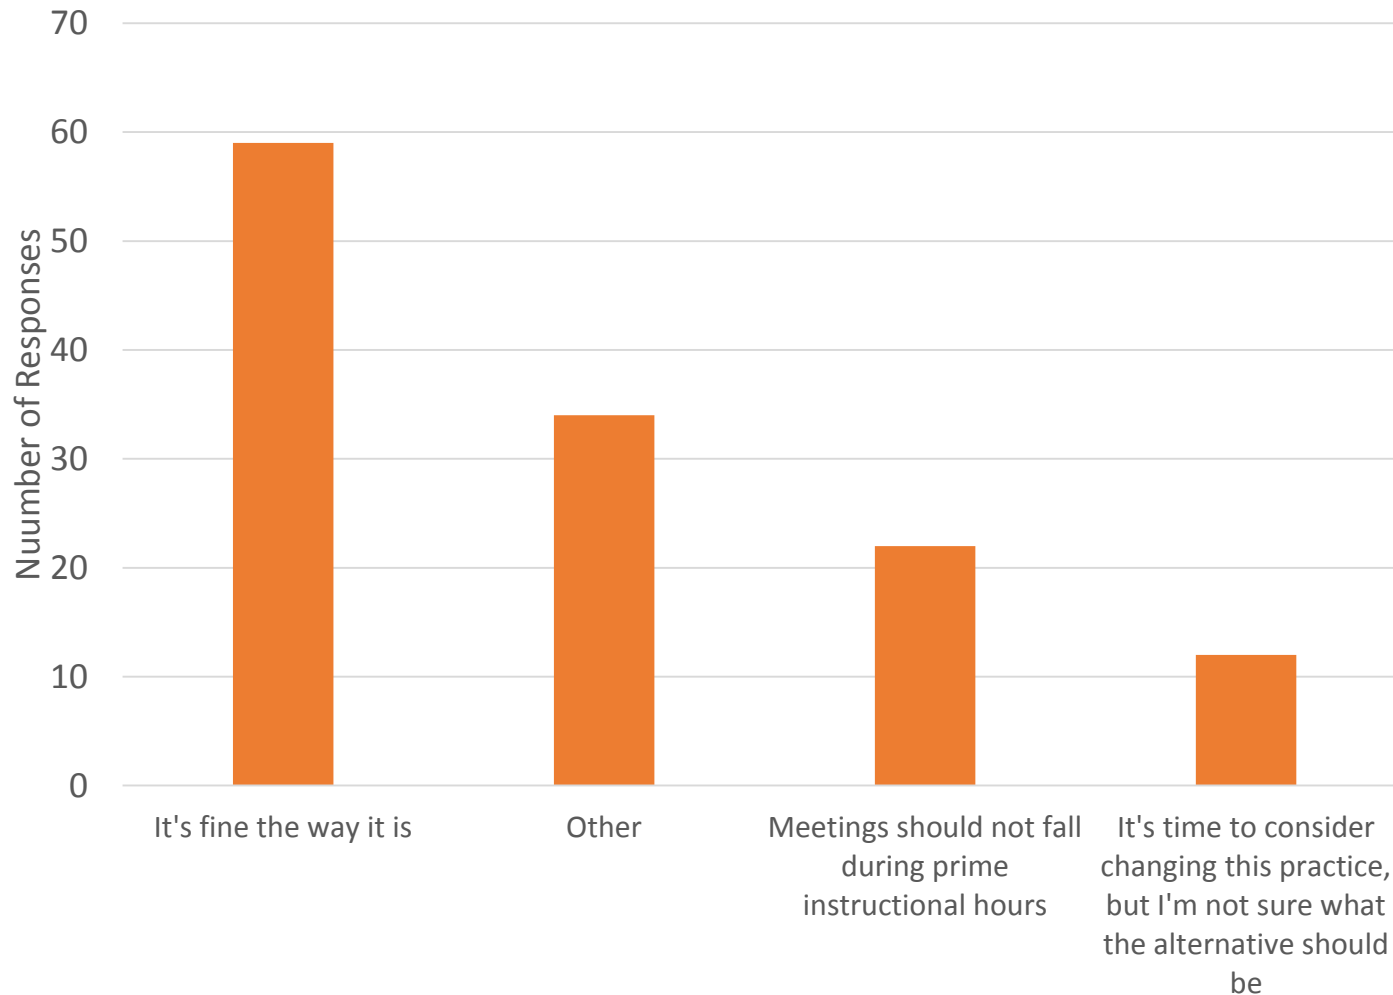

Course Offerings

Students & Courses

Additional questions

Tuesdays at 1PM – Faculty Only

• Top Other Comments

- Teach/work during current time (7)
- Its good, issue with departments/individuals (6)
- Schedule in afternoon (3)
- Other meeting conflicts (3)
- Keep the time (3)
- Need additional meeting and/or time (2)