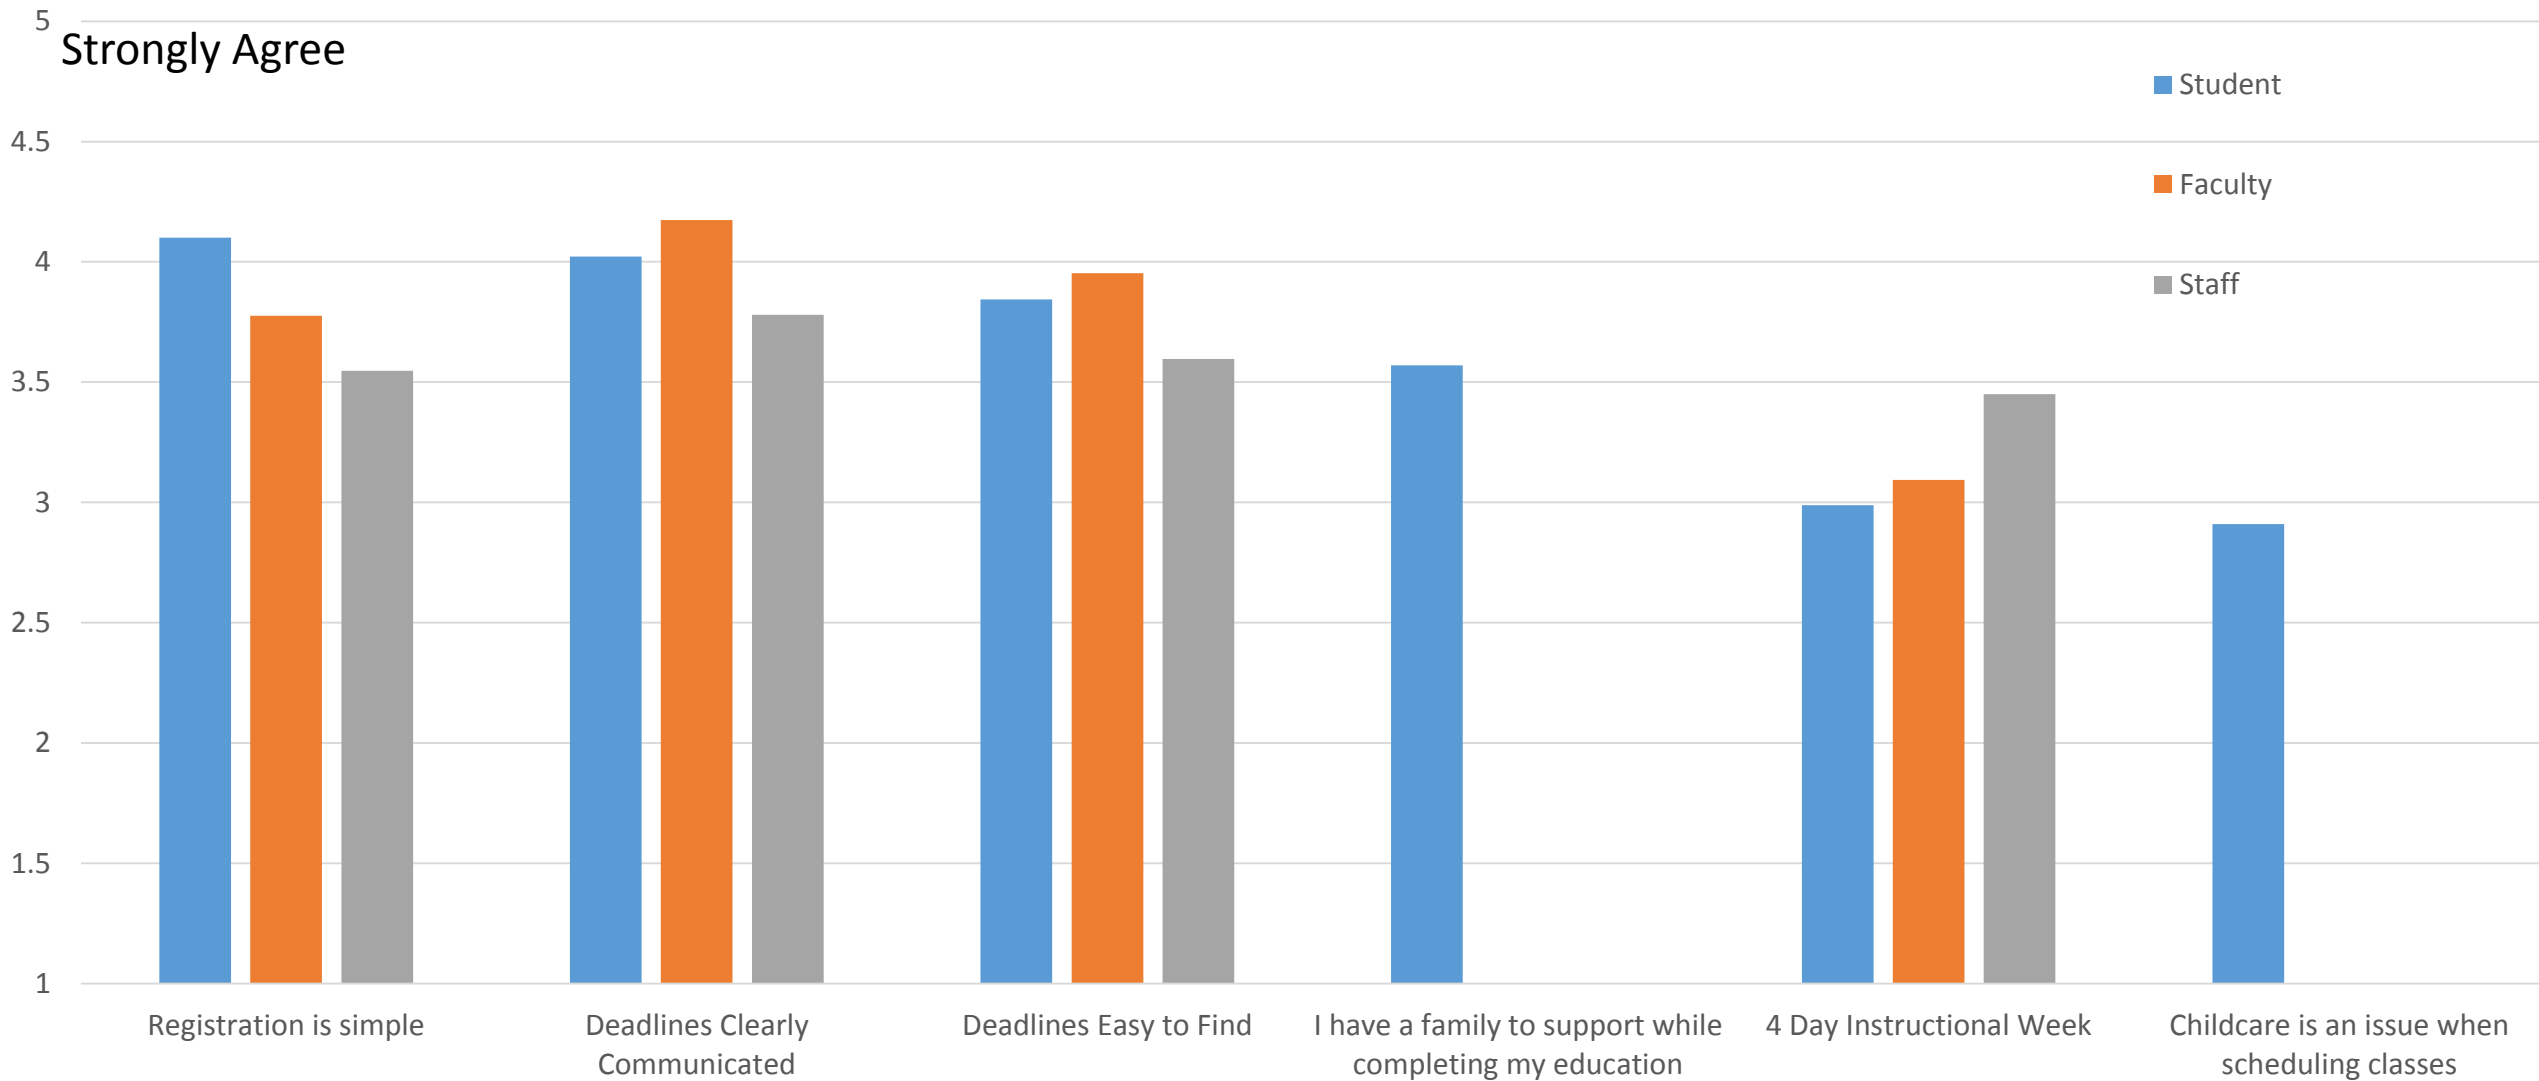

Course Offerings

Students & Courses

Additional questions

Tuesdays at 1PM – Faculty Only

• Top Other Comments

- Teach/work during current time (7)
- Its good, issue with departments/individuals (6)
- Schedule in afternoon (3)
- Other meeting conflicts (3)
- Keep the time (3)
- Need additional meeting and/or time (2)