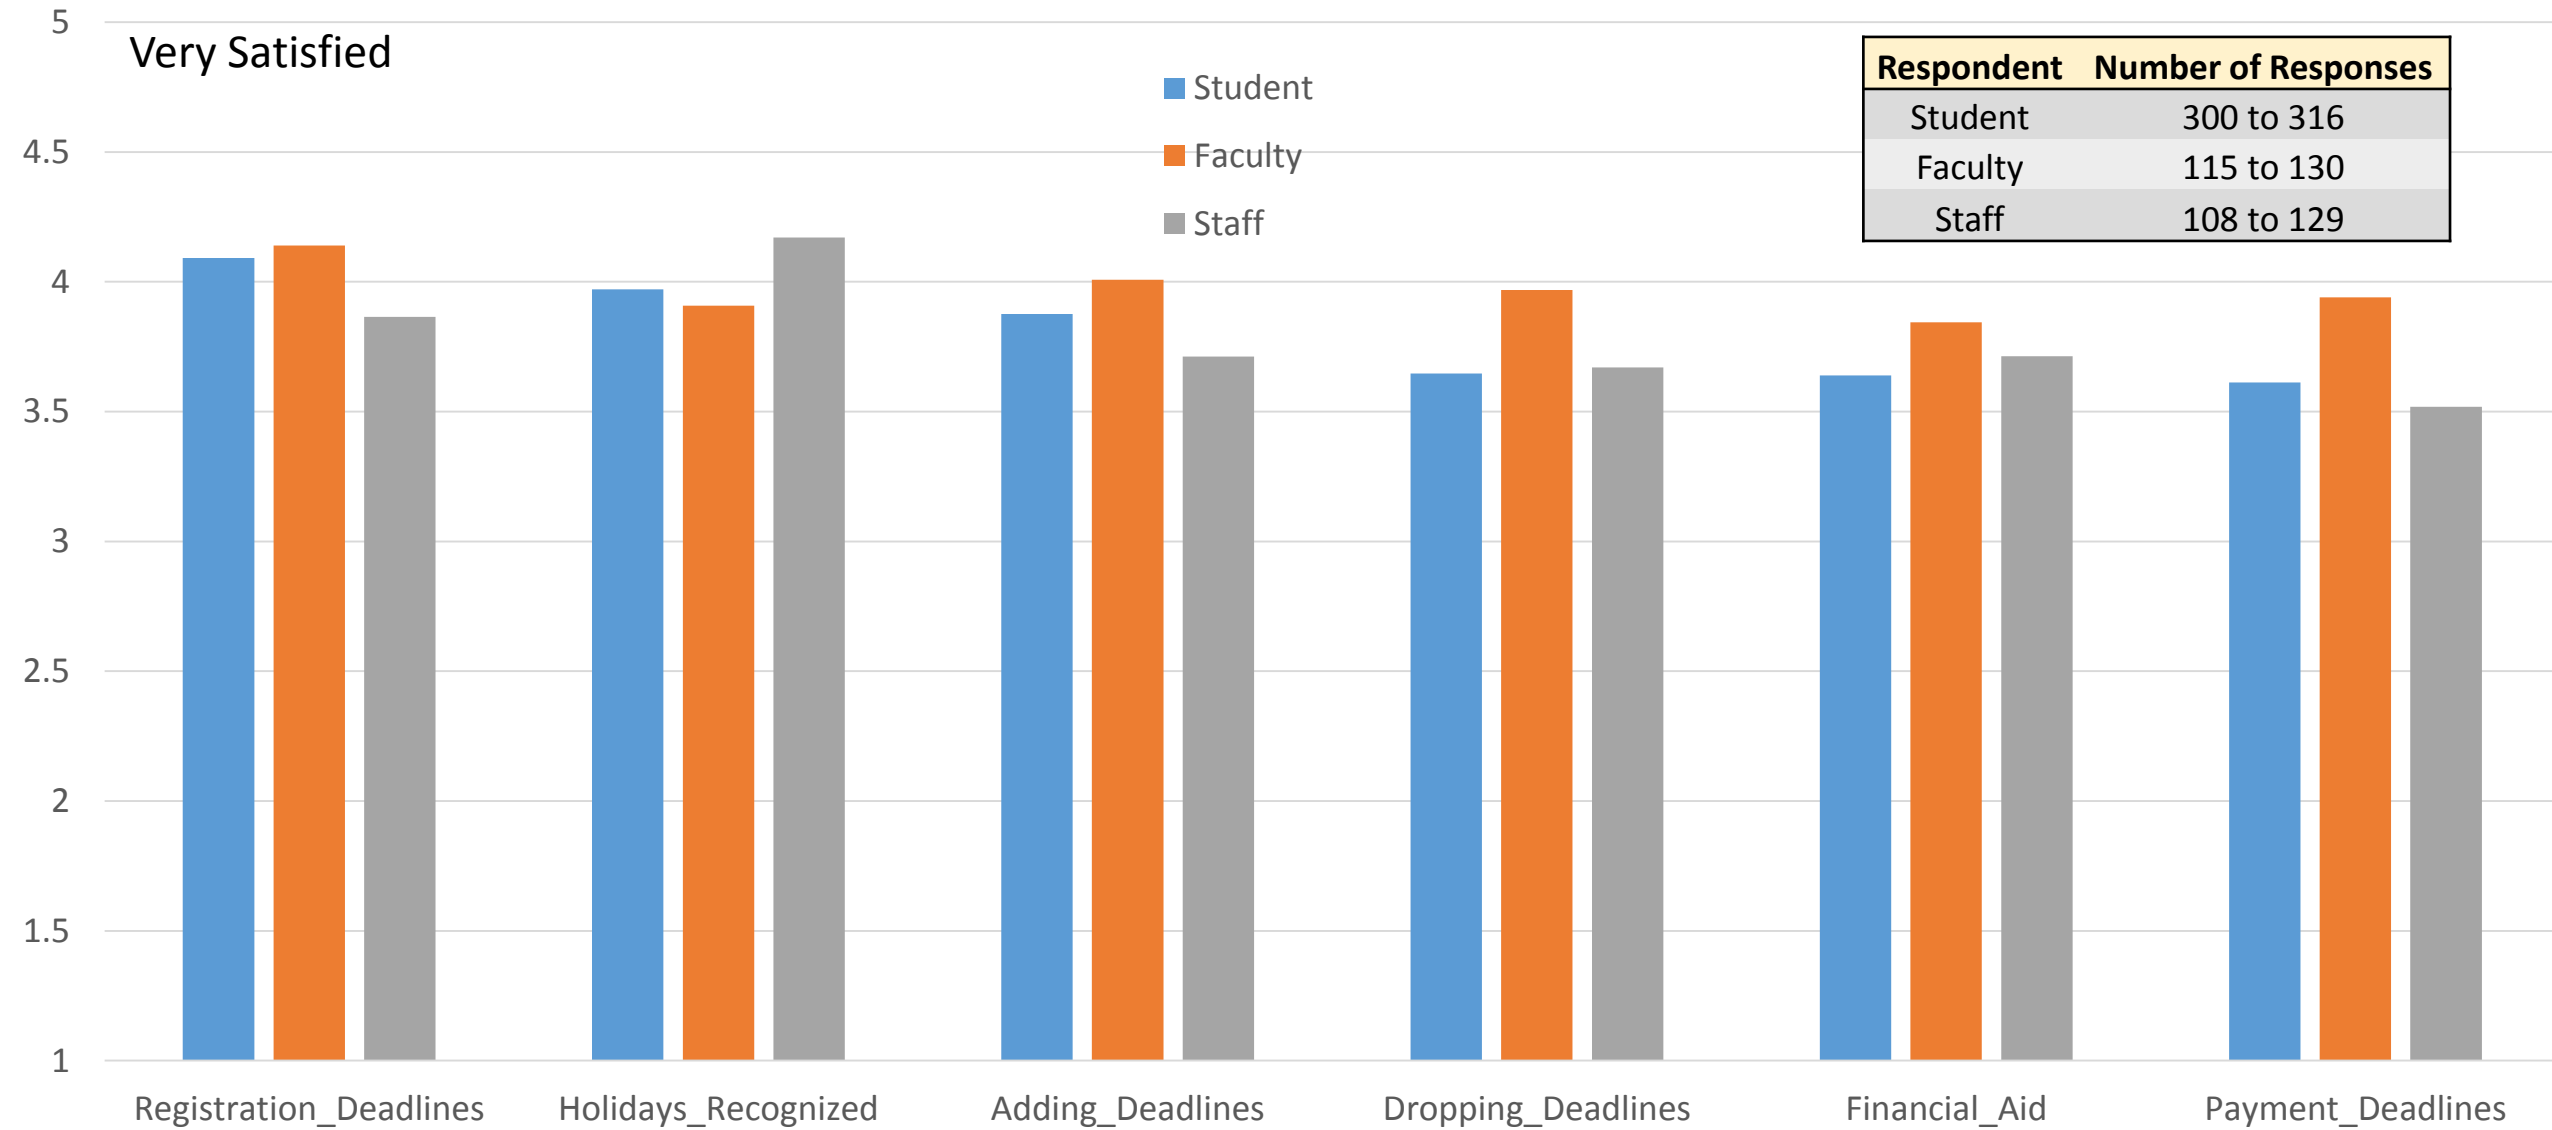

NWCCU Community Colleges & Holidays

Status	Columbus Day	Veterans Day
Open	30	3
Closed	2	28

- **Columbus Day**
  - CSI & Central Oregon Community College “Closed”
    - Central Oregon just has class cancelled
      - Campus open for “Assessment Day”
- **Veterans Day**
  - CWI, NIC and Salt Lake Community college open

Thanksgiving Break	Count
Thur - Fri	22
Wed - Fri	9
Mon - Fri	1

- Some of the Thur-Fri schools closed early on Wednesday
- Mon – Fri: CWI

Deadlines & Holidays