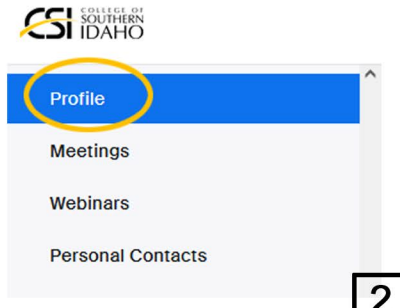

# Remember!

Take your Zoom host key with you to class.

My Zoom host key is \_\_\_\_\_